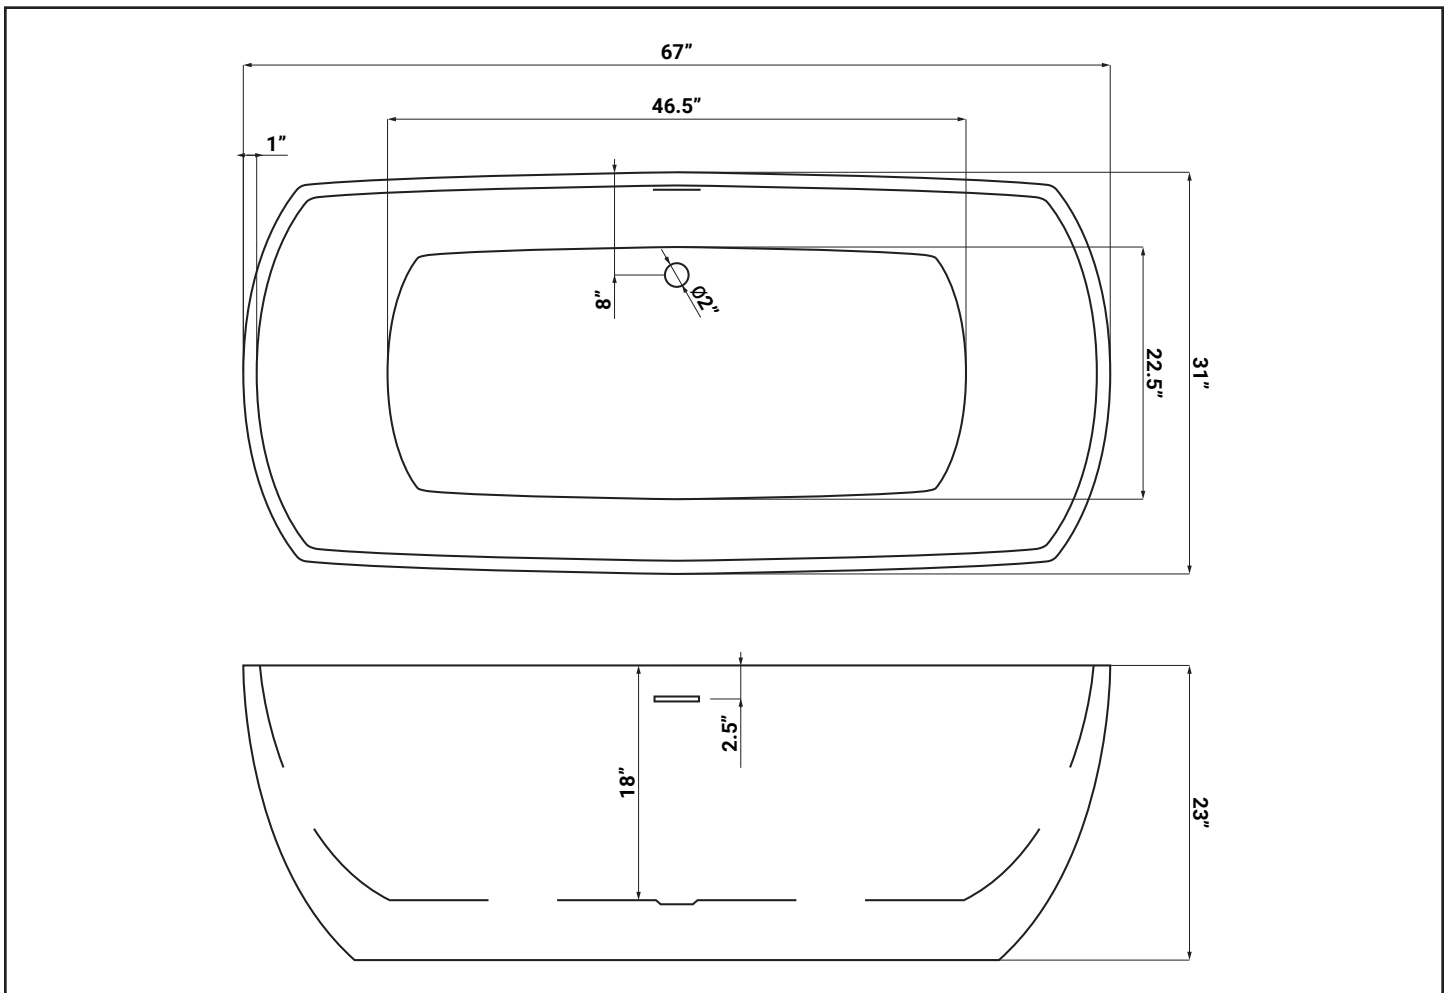

Warranty Information:

Limited Manufacturer Warranty: Acrylic: 25-year; Metal Hardware: 5-year.
See complete warranty statement for details.