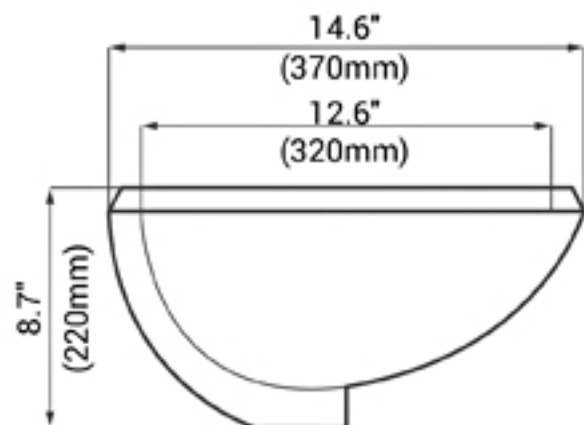

Features

- Vitreous china
- Approved for commercial use
- Overflow hole location - Front
- Rectangle sink shape

PELHAM & WHITE

Rectangular Undermount Lavatory

Model# PWL1000

White

Codes and Standards

Specified model meets or exceeds:

- IAPMO/UPC Ceramic Plumbing Fixtures
- ASME A112.19.2 / CSA B45
- File Number 7096

Installation Notes

- Mounting hardware not included

Warranty

Pelham & White products are manufactured with superior quality standards and workmanship and are backed by our limited lifetime warranty. Our limited lifetime warranty covers all residential applications and our limited one-year warranty covers all commercial applications. We will replace free of charge any product or parts that proves defective. Our warranties are extended exclusively to the original purchaser or owner covering defects in material and workmanship. Damage caused by accident, misuse, or abuse is not covered by this warranty, as is damage done by disregarding the care recommendations provided in the installation instructions, or improper installation.

Pelham & White reserves the right to make specification and pricing changes without notice or obligation, and to change or discontinue models and finishes