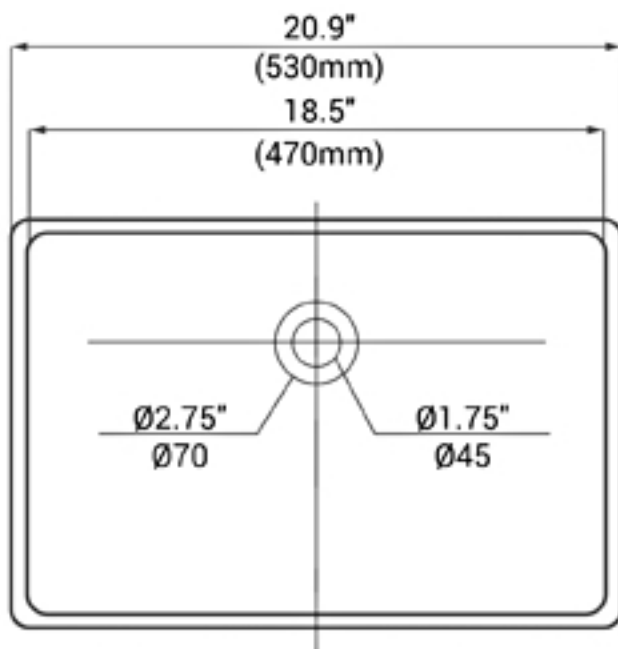

Features

- Vitreous china
- Approved for commercial use
- Overflow hole location - Front
- Rectangle sink shape

PELHAM & WHITE

Rectangular Undermount Lavatory

Model# PWL1000

White

Codes and Standards

Specified model meets or exceeds:

- IAPMO/UPC Ceramic Plumbing Fixtures
- ASME A112.19.2 / CSA B45
- File Number 7096

Installation Notes

- Mounting hardware not included

Warranty

Pelham & White products are manufactured with superior quality standards and workmanship and are backed by our limited lifetime warranty. Our limited lifetime warranty covers all residential applications and our limited one-year warranty covers all commercial applications. We will replace free of charge any product or parts that proves defective. Our warranties are extended exclusively to the original purchaser or owner covering defects in material and workmanship. Damage caused by accident, misuse, or abuse is not covered by this warranty, as is damage done by disregarding the care recommendations provided in the installation instructions, or improper installation.

Pelham & White reserves the right to make specification and pricing changes without notice or obligation, and to change or discontinue models and finishes